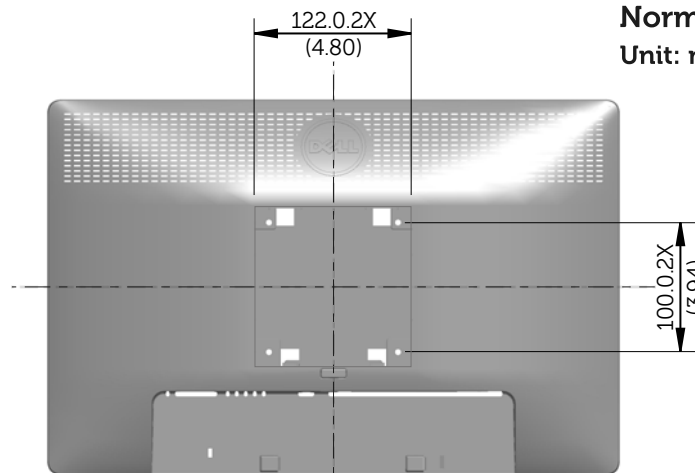

P1913 Outline Dimensions

Norminal Dimensions

Unit: mm (inch)

Back view of Monitor without stand

P1913S Outline Dimensions

Nominal Dimensions
Unit: mm (inch)

Back view of Monitor without stand

P2213 Outline Dimensions

Nominal Dimensions
Unit: mm (inch)

Back view of Monitor without stand