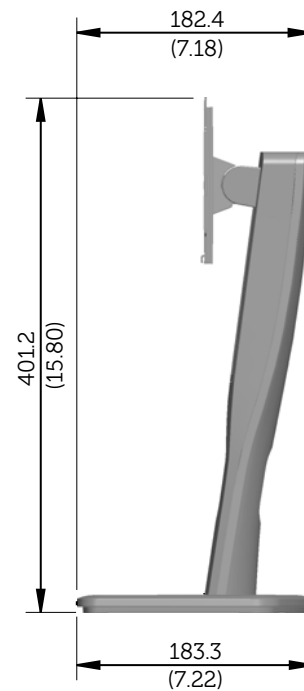

P1913 Outline Dimensions

Norminal Dimensions

Unit: mm (inch)

Back view of Monitor without stand

P1913S Outline Dimensions

Nominal Dimensions
Unit: mm (inch)

Back view of Monitor without stand

P2213 Outline Dimensions

Nominal Dimensions
Unit: mm (inch)

Back view of Monitor without stand