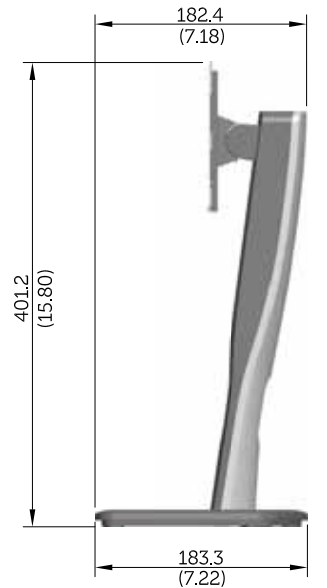

P1913 Outline Dimensions

Norminal Dimensions

Unit: mm (inch)

Back view of Monitor without stand

P1913S Outline Dimensions

Nominal Dimensions
Unit: mm (inch)

Back view of Monitor without stand

P2213 Outline Dimensions

Nominal Dimensions
Unit: mm (inch)

Back view of Monitor without stand